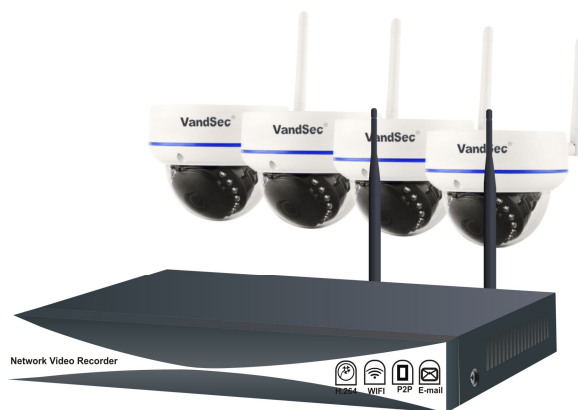

Features:

- ◆ 2.4G—Metal IR Dome IP Camera and WIFI NVR
- ◆ P2P Cloud Service,Support Onvif
- ◆ 720P/ 960P /1080P HD Real-time
- ◆ Remote View & Control, Anywhere, anytime.
- ◆ Motion Detection with Email Alert
- ◆ Day & Night Monitoring with IR-cut Auto Switch
- ◆ Support Andriod Mobile, Tablets, iPhone, iPad.

Model Name	Contents
VK-N5104D10-W	VN-IGB10 x 4pcs
	VN-N5104 x 1pc
VK-N5104D13-W	VN-IGB13 x 4pcs
	VN-N5104 x 1pc
VK-N5104D20-W	VN-IGB20 x 4pcs
	VN-N5104 x 1pc

Camera Specification

Model	VN-IGB10	VN-IGB13	VN-IGB20
	<p>2.4G Strong Wi-Fi signal, 5db Antenna Metal IR Dome IP Camera;IR LED: \varnothing 5 X 15pcs, IR Range: 20M</p>		
TV System	NTSC / PAL		
Video Out	Ethernet cable		
Chipset Solution	1/4" OV 9712+HI3518E 1.0 Mega Pixels CMOS	1/3" Aptina AR0130 + Hi3518C 1.3 Mega Pixels CMOS	1/2.5" Sony IMX323 + Hi3516C 2 Mega Pixels CMOS
Resolution	720P @ 25fps(PAL), 30fps(NTSC)	960P @ 25fps(PAL), 30fps(NTSC)	1080P @ 25fps(PAL), 30fps(NTSC)
Effective Pixels	1920(H)×720(V)	1920(H)×960(V)	1920(H)×1080(V)
Minimum Illumination	0.001Lux		
Lens	3.6mm(2M Pixels)		
Sync, System	Internal Synchronization		
Network	1 RJ45 Ethernet interface, 10/100M adaptation		
Video Compression	H.264 compression		
Onvif	YES		
S/N Ratio	≥ 58dB		
Protocol	Support Gmail/GOOGLE/QQ/EMAIL		
OSD	YES		
POE	YES		
WIFI	YES		
Power Source	DC 12V/1A		
Consumption	<5W		
Operating Enviroment	-20℃~60℃ / 10% ~ 95%RH		
Working Humidity	≤90%		
Size(mm)	75mm ×55mm		
Weight(kg)	0.95 kg		