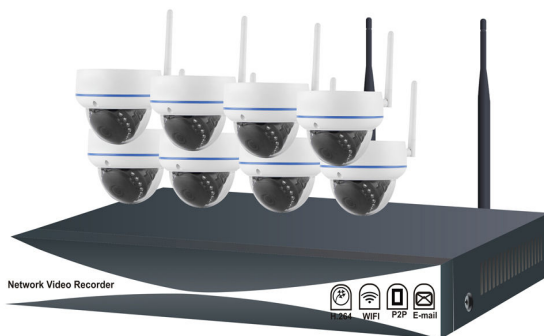

Features:

- ◆ 2.4G—Metal IR Dome IP Camera and WIFI NVR
- ◆ P2P Cloud Service,Support Onvif
- ◆ 720P/ 960P /1080P HD Real-time
- ◆ Remote View & Control, Anywhere, anytime.
- ◆ Motion Detection with Email Alert
- ◆ Day & Night Monitoring with IR-cut Auto Switch
- ◆ Support Andriod Mobile, Tablets, iPhone, iPad.

Model Name	Contents
VK-N5108D10-W	VN-IGB10 x 8pcs
	VN-N5108 x 1pc
VK-N5108D13-W	VN-IGB13 x 8pcs
	VN-N5108 x 1pc
VK-N5108D20-W	VN-IGB20 x 8pcs
	VN-N5108 x 1pc

Camera Specification

Model	VN-IGB10	VN-IGB13	VN-IGB20
	2.4G Strong Wi-Fi signal, 5db Antenna Metal IR Dome IP Camera;IR LED: \varnothing 5 X 15pcs, IR Range: 20M		
TV System	NTSC / PAL		
Video Out	Ethernet cable		
Chipset Solution	1/4" OV 9712+HI3518E 1.0 Mega Pixels CMOS	1/3" Aptina AR0130 + Hi3518C 1.3 Mega Pixels CMOS	1/2.5" Sony IMX323 + Hi3516C 2 Mega Pixels CMOS
Resolution	720P @ 25fps(PAL), 30fps(NTSC)	960P @ 25fps(PAL), 30fps(NTSC)	1080P @ 25fps(PAL), 30fps(NTSC)
Effective Pixels	1920(H)×720(V)	1920(H)×960(V)	1920(H)×1080(V)
Minimum Illumination	0.001Lux		
Lens	3.6mm(2M Pixels)		
Sync, System	Internal Synchronization		
Network	1 RJ45 Ethernet interface, 10/100M adaptation		
Video Compression	H.264 compression		
Onvif	YES		
S/N Ratio	≥ 58dB		
Protocol	Support Gmail/GOOGLE/QQ/EMAIL		
OSD	YES		
POE	YES		
WIFI	YES		
Power Source	DC 12V/1A		
Consumption	<5W		
Operating Enviroment	-20℃~60℃ / 10% ~ 95%RH		
Working Humidity	≤90%		
Size(mm)	75mm ×55mm		
Weight(kg)	0.95 kg		